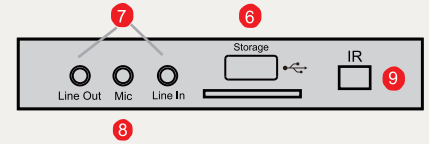

## Product Definition :

1	12V/1A	Power Input
2	HDMI Output	Up to 1080p60hz
3	HDMI input	HDMI 1.4 Up to 4K30hz
4	MMI Input (AV/VGA/YPBPR)	MMI cable for AV/VGA/YPBPR inputs
5	Micro usb 2.0 □USB to PC	PC Mode
6	USB 2.0 and SD Card	U disk or SD Card (512GB), Hard disk (8TB)
7	Line Out and Line in 3.5mm	Headphones, speakers, etc.
8	Mic In 3.5mm	Microphone, audio input
9	Infrared reception	
10	SDI input	3G/HD/SD-SDI
11	SDI/HDMI/AV/VGA/YPBPR	Signal LED
12	Snapshot	Snapshot LED
13	REC	Recording LED
14	Snapshot	Snapshot button
15	Source	Source (SDI/HDMI/AV/YPBPR/VGA) switching
16	Record / Stop	One press Record, One press Stop
16	Power	Shutdown button (press 8 sec)

## Specification :

- ❖ Support recording modes: Limited, unlimited file size & loop recording.
- ❖ Bit rate Max : 22Mbps, default 10Mbps
- ❖ Recording file size: Max 16GB, new recording file generated automatically after each 4GB or 16GB recording.
- ❖ USB 2.0 / SD Card storage : up to 512GB (FAT32/exFAT/NTFS format) & External HDD storage : up to 8TB (FAT32/exFAT/NTFS/SSD/MBR format).
- ❖ Input : HDMI (1080p60), 4K (1080p30), SDI (1080p60), CVBS, YPBPR & VGA.