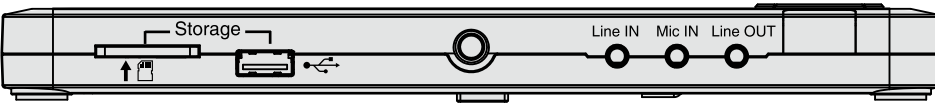

7-inch HD Recorder with Multiple Inputs

ENDO-ONE VISION UHD PLUS+

SPECIFICATION

Parameter :	
HDMI / MMI Video Input Support	4K2K (3840x2160) 30p, 1920x1080 (60p, 50p, 30p, 25p, 24p, 60i, 50i), 1360x768 60p, 1280x1024 60p, 1280x720 60p, 1280x768 60p, 1280x800 60p, 1024x768 60p, 720x480 60p, 60i, 50i, 720x576 50p, 640x480 60p
Video Output	1920x1080 60p
Recording	1920x1080 60p, 1280x720 60p, 1024x768 60p, 1280x800 60p
PC Recording	1920x1080 60p
Output format	MP4 (H.264)
Video Standard (input)	NTSC, PAL, PAL-60
Input signals	HDMI, VGA, YPbPr, AV, Audio L/R, Mic, Line in/out
Output signals	HDMI (Pass through), USB, Micro USB to PC
Record Format	Video : MP4(H.264), Image : JPG
Storage	USB disk (Flash MAX 512G) Hard disk (FAT32, NTFS, exFAT etc MAX 8T) SD (FAT32, NTFS, MAX 512G) Note : Before using a USB flash drive or a SD card, please make sure to set the format to FAT32, exFAT or NTFS. Incorrect format or a low speed level SD card may affect the normal use of the device.
Bitrate	Maximum 18Mbps
Recording capacity	Maximum 4GB / 16GB per file
Maximum storage capacity	8TB
Audio Input	HDMI audio in, MIC in, Line in
Audio Output	HDMI audio loop out, Line out, Speaker
Bit Rate High	30mbps, Middle : 16mbps, Low : 8mbps
Supports video streaming software	OBS / XSplit
Operating Temperature	0-60°C
Power Supply	DC 12V1A
Weight	7.1 oz
Screen Size	7 inch
Dimensions	4.3 x 4.3 x 0.6 inches
Supported file format for playback	Image formats : JPG Audio formats : AAC Video formats : MP4 HDMI in audio sampling rate : 48KHz/44.1KHz/32KHz

swift MEDI ELEC SOLUTIONS