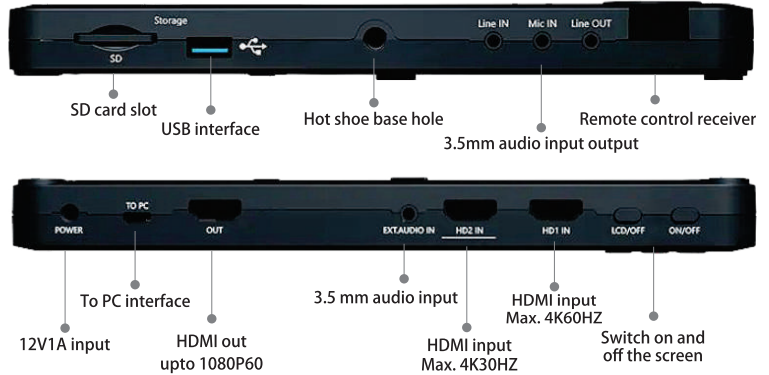

ENDO-ONE VISION UHD PRO

7 Inches Dual HD Capture

- 7-inch large screen for real time monitoring and recording
- 2 HDMI Inputs (4K 60Hz & 30Hz)
- 1080P60 Recoding & Loop-out display
- Support playback function
- Support screenshot while recording
- Support PIP/POP/PMP (switchable)
- Remote control makes operation easier
- It can support F550/F750/F970/F980 external batteries
- Support File system: exFAT/ FAT32/ NTFS
- Recording Format: MP4(H.264 Codec)
- Support hot-shoe

FULL SCREEN AND SPLIT SCREEN MODE

Single-screen switching

Picture in picture (PIP) mode

Left & right dual screen

Up & down dual screen

Support multiple storage methods

BATTERY POWER

Support F550/F750/F970/F980 7.4V battery, easy to install, 6000 mAh battery can work for 6 hours.

(Batteries need to be purchased extra)

Parameter

HDMI1 Input Resolution	Max : 4K60hz INPUT Support : 1080p144hz,1080p120hz,1080p60hz etc.
HDMI2 Input Resolution	Max : 4K30hz INPUT Support : 4k30hz,1080p60 etc.
Record Resolution	1920x1080/1024X768/1280X720/1280X1024
Record Format	Video : MP4(H.264), Image : JPG
Audio Input	HDMI audio in, MIC in, Line in*2
Audio Output	HDMI audio loop out, Line out, Speaker
Storage	USB disk (Flash MAX 512G) Hard disk (FAT32, NTFS, exFAT etc MAX 8T) SD (FAT32, NTFS, MAX 512G) Note : Before using a USB flash drive or a SD card, please make sure to set the format to FAT32, exFAT or NTFS. Incorrect format or a low speed level SD card may affect the normal use of the device.
Bit Rate	High : 30mbps, Middle : 16mbps, Low : 8mbps
Supports video streaming software	OBS / XSplit
Sampling Rate	48kHz PCM
Operating Temperature	0-60°C
Power Consumption	Less than 18W
Weight	405g
Screen Size	7 inch
Size	220*110*17mm